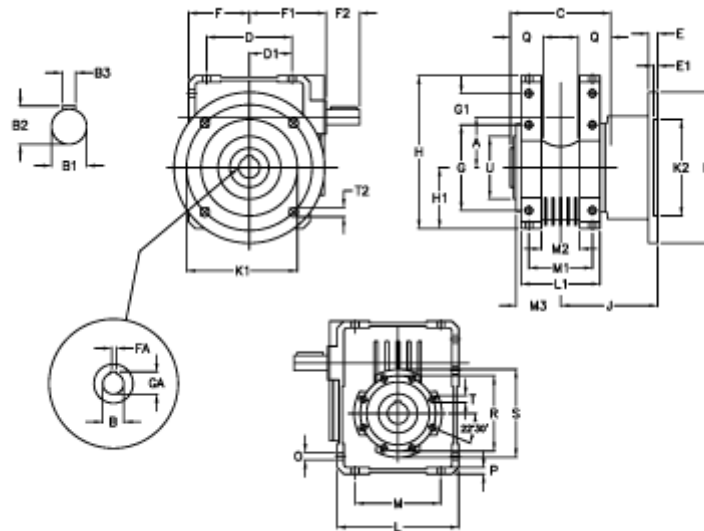

Article number: 3922086015400

Description: Worm gear with solid input shaft  
W 86UF1-15-HS unassembled

## Measures

A = 86.90	Description = W86UF-xx-P71 B5	G1 = 45.5	L = 200	Q = 45
B = 35	E = 15	GA = 38.3	L1 = 125	R = 130
B1 = 25	E1 = 6	H = 245.5	M = 144	S = 150
B2 = 28.0	F = 100.0	H1 = 100.0	M1 = 101	T = M10x18
B3 = 8	F1 = 142.5	J = 151.0	M2 = 57	T2 = 12.5
C = 140	F2 = 50	K = 210	M3 = 64.5	U = 110
D = 144.0	FA = 10	K1 = 176	O = 11.5	
D1 = 72.0	G = 144	K2 = 152	P = 11	